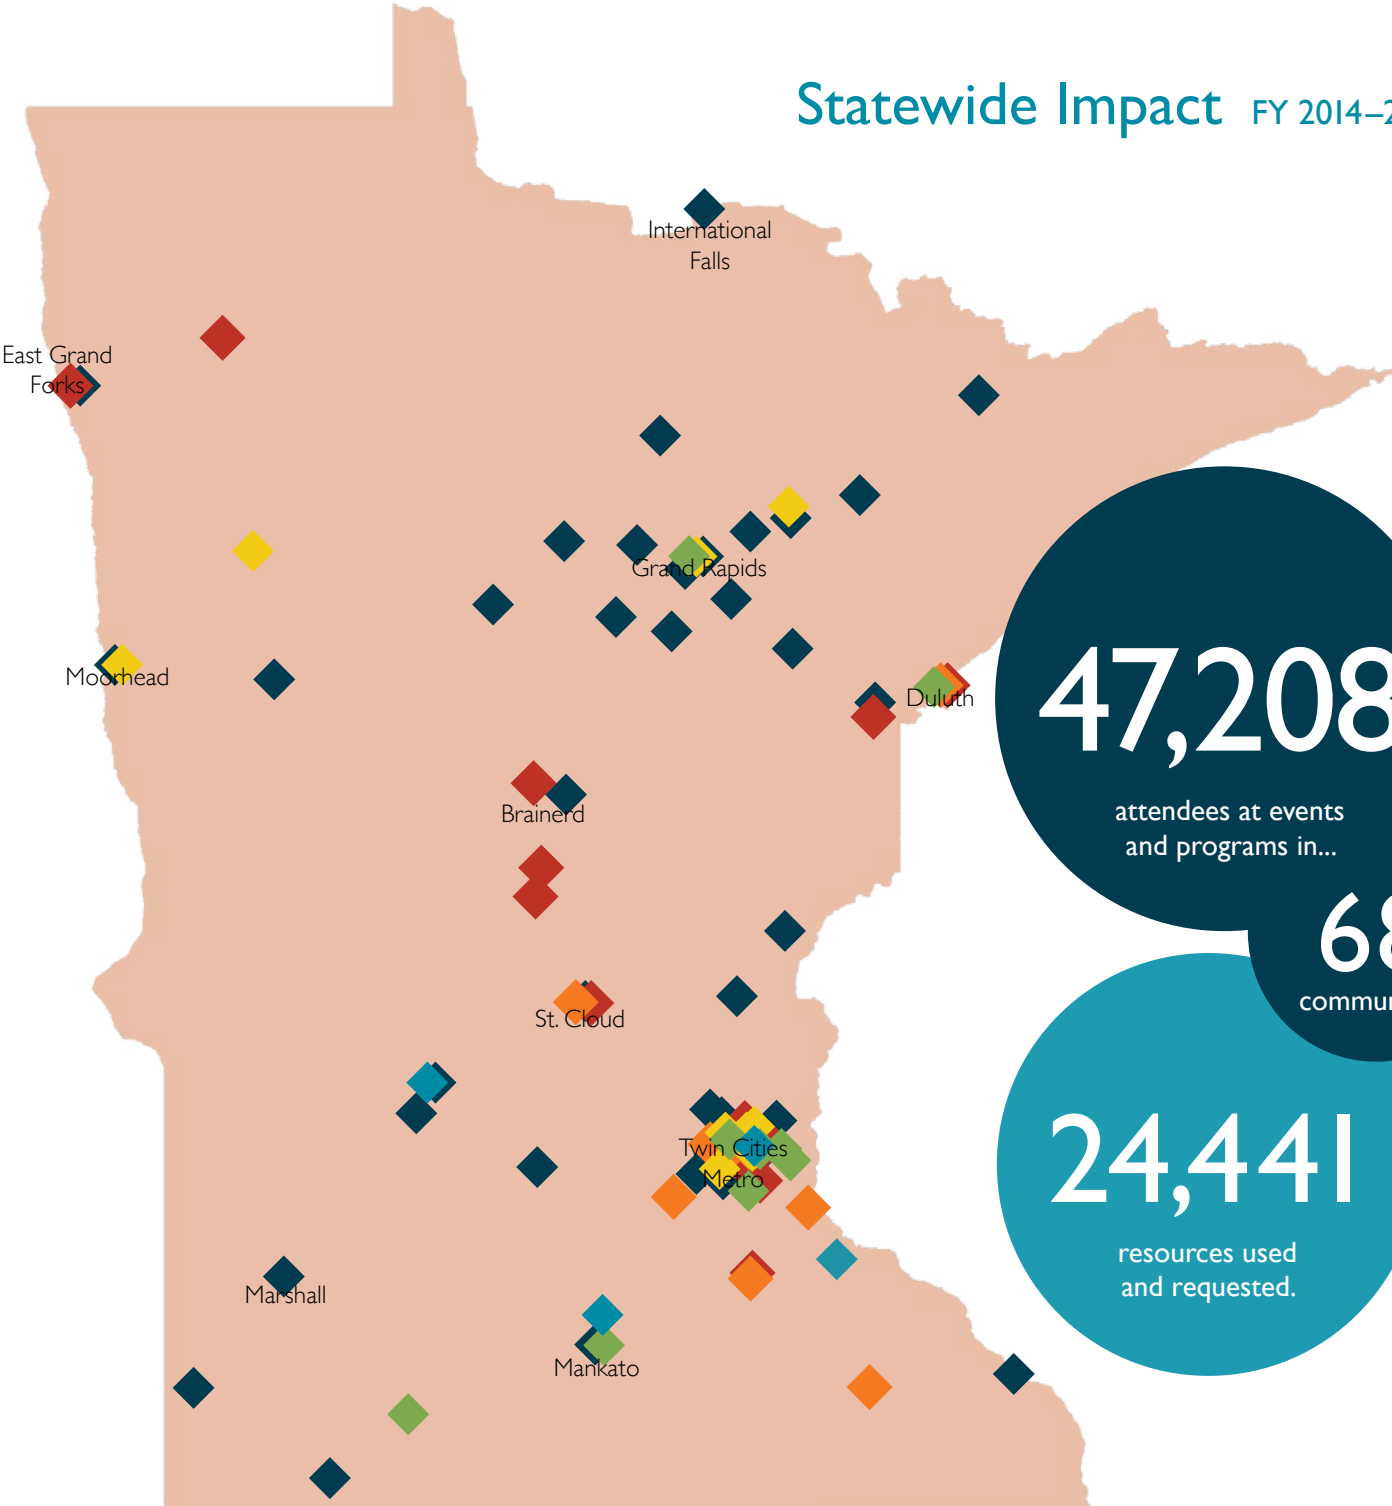

Statewide Impact FY 2014–2016

47,208
 attendees at events
 and programs in...
68
 communities.

24,441
 resources used
 and requested.

-  Veterans' Voices Event
-  *Toward a More Perfect Union: Constitution Conversations*
-  Why Treaties Matter Exhibit
-  Education Strategy (K–12)
-  Water/Ways Exhibit
-  Grants

Minnesota
 Humanities
 Center

NATIONAL ENDOWMENT FOR THE
 Humanities

Minnesota Humanities Center

Twin Cities Metro Impact FY 2014–2016

- ◆ Veterans' Voices Event
- ◆ *Toward a More Perfect Union: Constitution Conversations*
- ◆ *Why Treaties Matter* Exhibit
- ◆ Education Strategy (K–12)
- ◆ *Water/Ways* Exhibit
- ◆ Grants